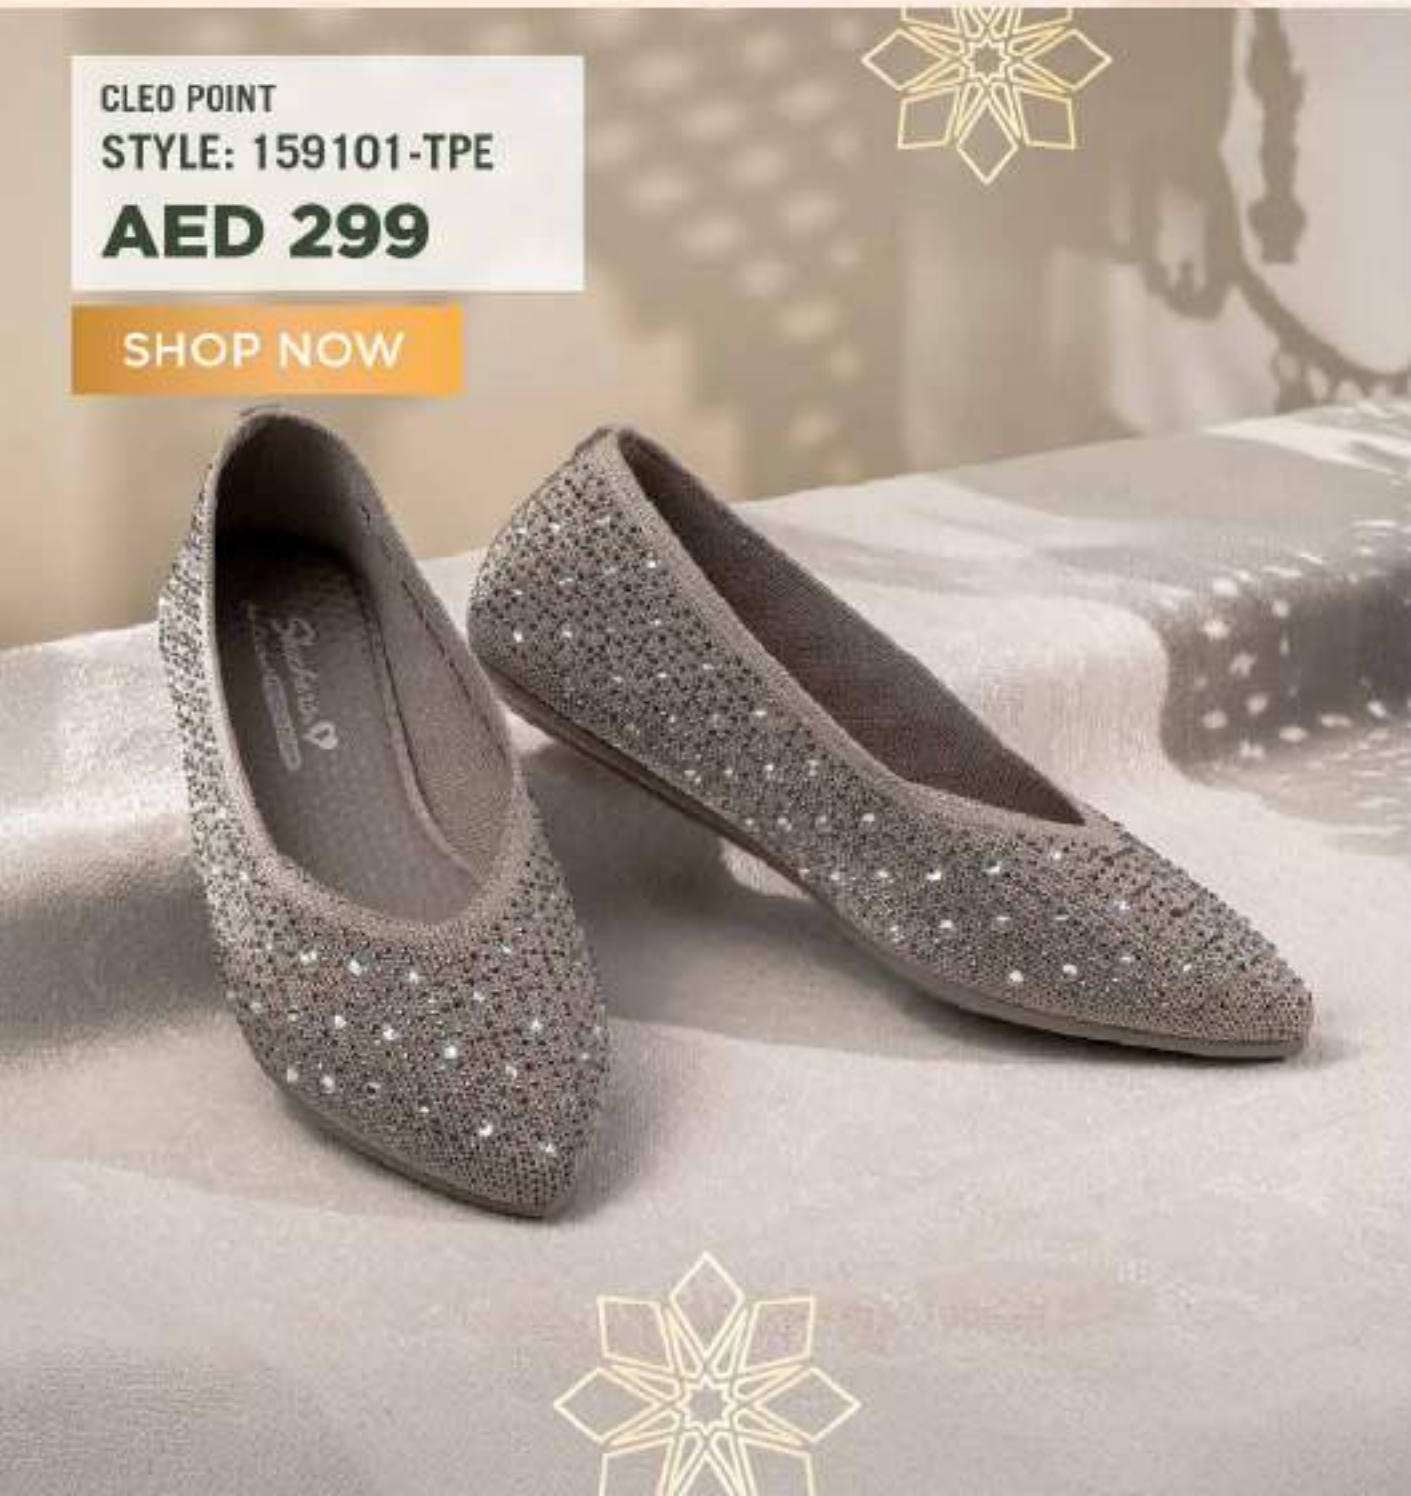

EID ELEGANCE,
ONE STEP AT A TIME

CLEO POINT
STYLE: 159101-TPE
AED 299

SHOP NOW

CLEO POINT
STYLE: 159101-R0S
AED 299

SHOP NOW

CLEO POINT
STYLE: 159100-SIL
AED 299

[SHOP NOW](#)

CLEO POINT
STYLE: 159100-BBK
AED 299